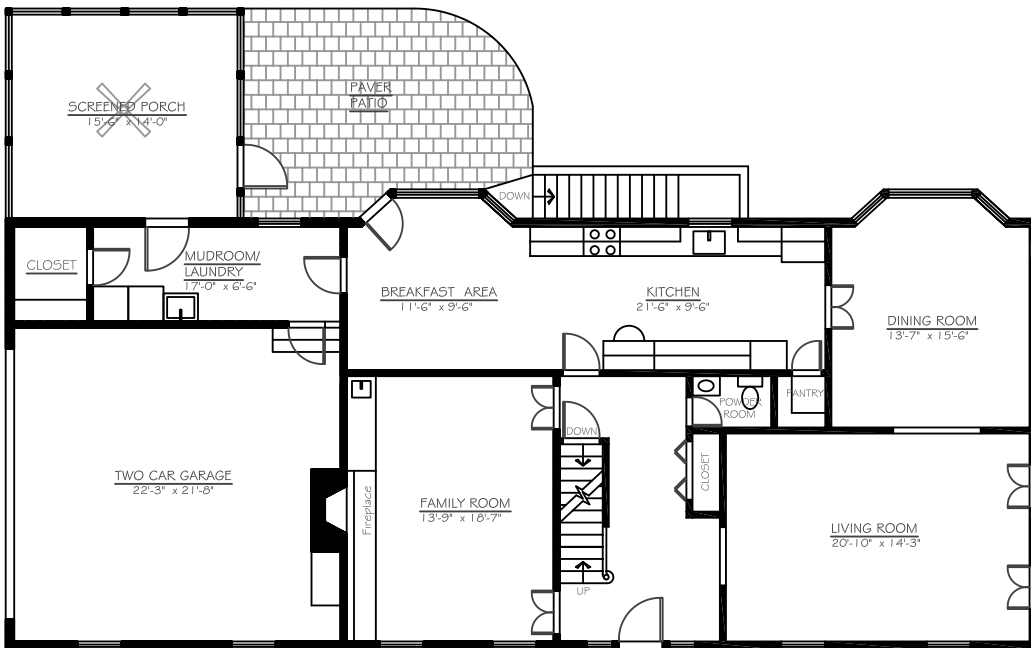

UPPER LEVEL

MAIN LEVEL

LOWER LEVEL

FLOOR PLANS

2623 Steeplechase Drive, Reston, VA 20191