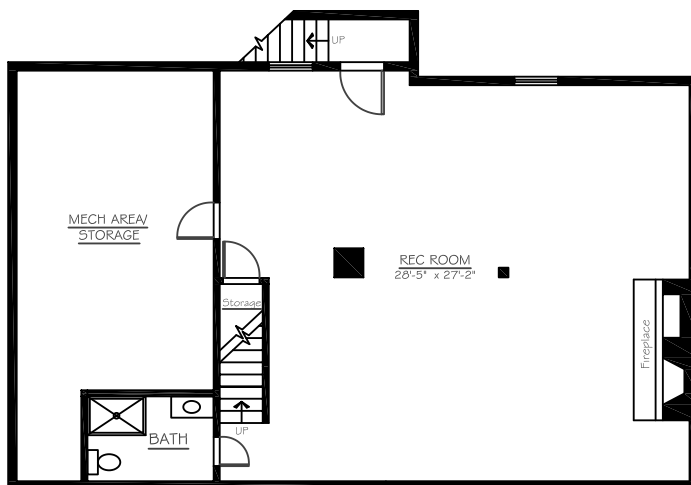

UPPER LEVEL

MAIN LEVEL

LOWER LEVEL

FLOOR PLANS

2623 Steeplechase Drive, Reston, VA 20191